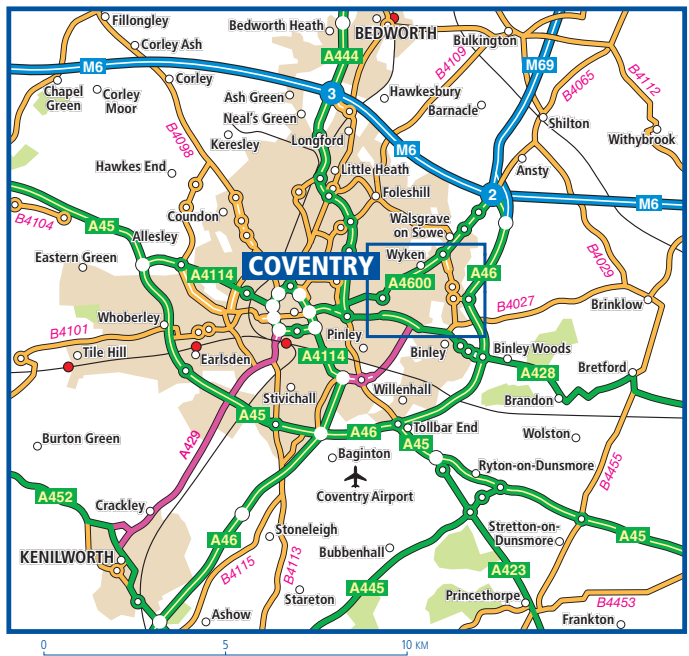

How to Find Us

By Rail

The nearest main line station is Coventry City Centre, which has direct links to Birmingham, Banbury, Northampton and Nuneaton, and is only a 15 minute taxi journey away.

By Road

Coventry is conveniently located close to the M6 (Jct 2), M69 (A46), M42 (Jct 6) and M40 (Jct 15). On exiting the motorway head for Coventry and join the A46 which travels to the west of the City Centre. Leave the A46 at the roundabout signposted to Wyken and join the B4082. At the next roundabout turn right onto Clifford Bridge Road and continue ahead at the next roundabout. Take the first turning left into Belgrave Road and then the third turning right into Axholme Road. Caludon Castle School is on your left after 200 metres.