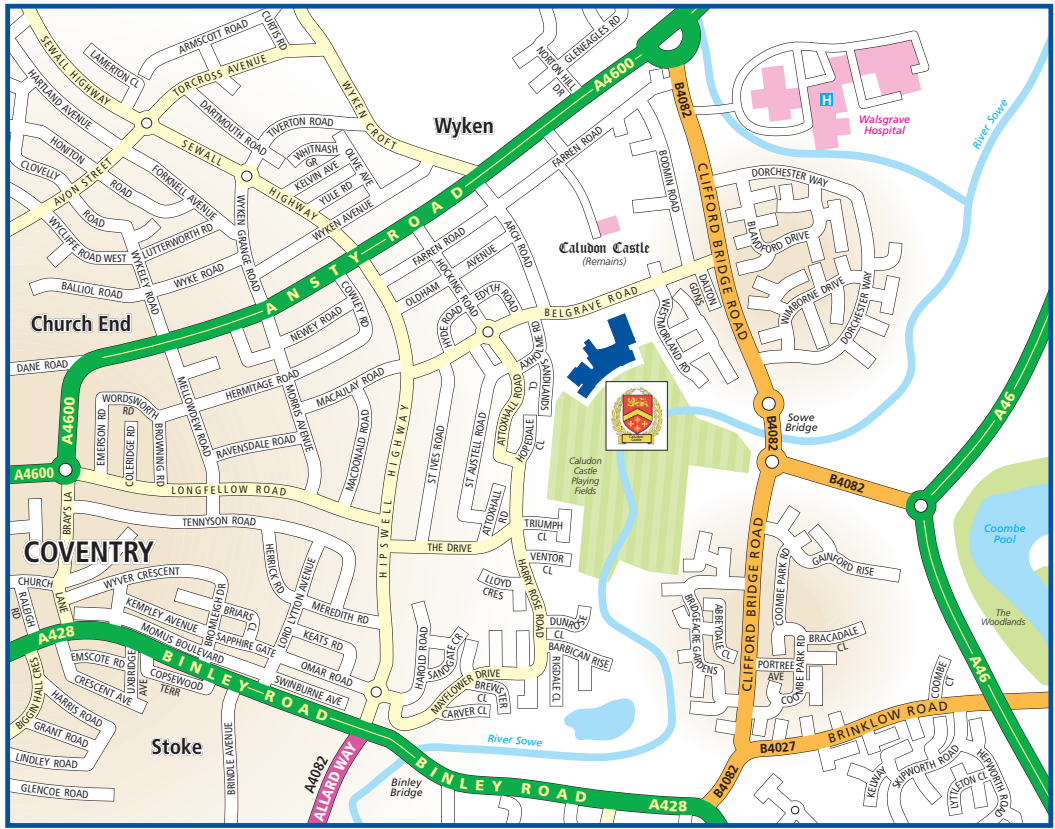

How to Find Us

By Rail

The nearest main line station is Coventry City Centre, which has direct links to Birmingham, Banbury, Northampton and Nuneaton, and is only a 15 minute taxi journey away.

By Road

Coventry is conveniently located close to the M6 (Jct 2), M69 (A46), M42 (Jct 6) and M40 (Jct 15). On exiting the motorway head for Coventry and join the A46 which travels to the west of the City Centre. Leave the A46 at the roundabout signposted to Wyken and join the B4082. At the next roundabout turn right onto Clifford Bridge Road and continue ahead at the next roundabout. Take the first turning left into Belgrave Road and then the third turning right into Axholme Road. Caludon Castle School is on your left after 200 metres.